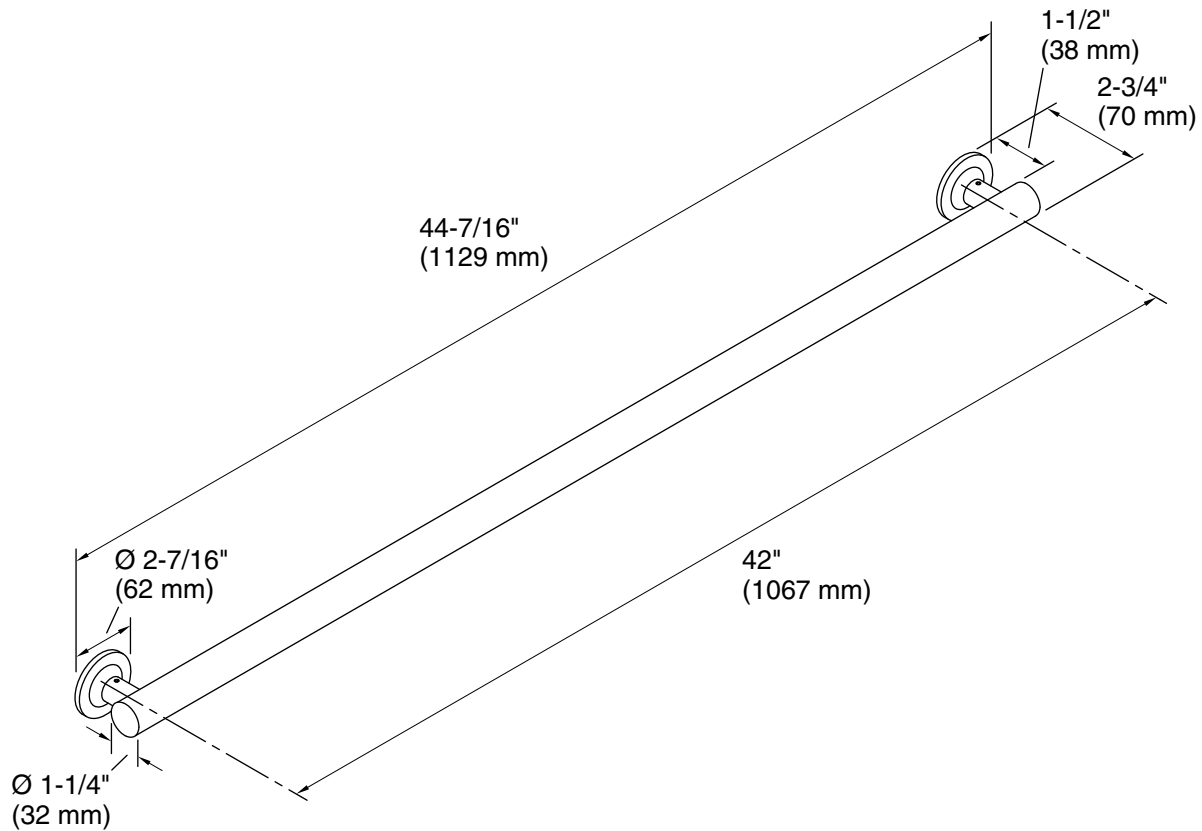

Technical Information

All product dimensions are nominal.

Material: Metal

Notes

Measure your actual product for roughing-in details.

WARNING: Risk of personal injury. The wall plates on the grab bar must be mounted to a brace between the wall studs. This will ensure that the weight of the user is adequately supported.